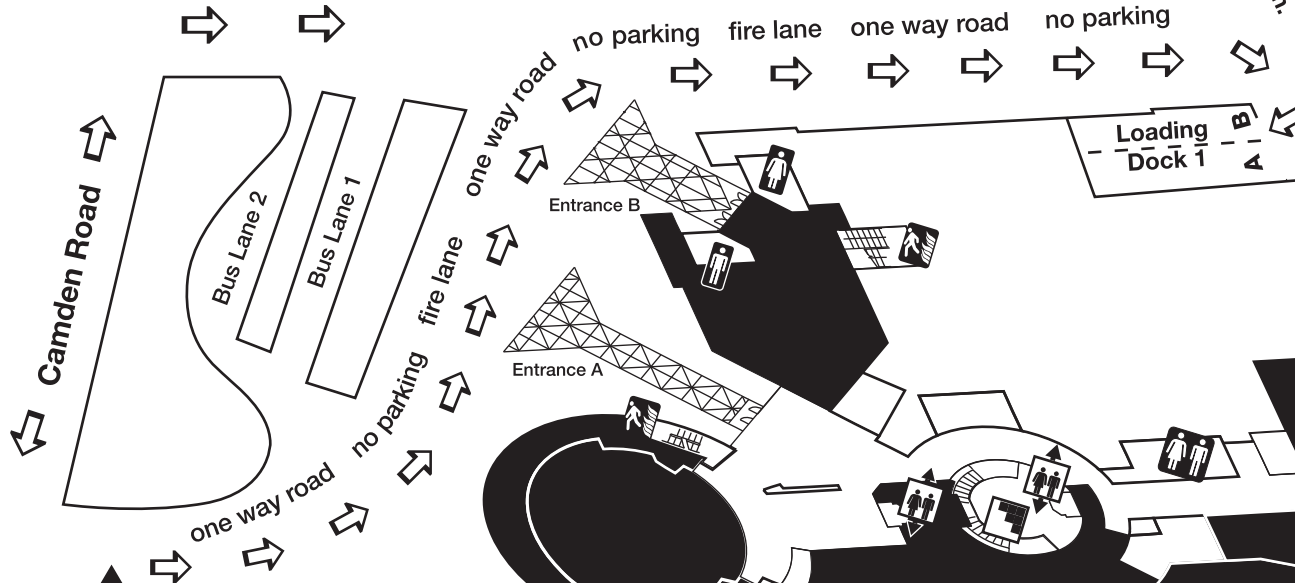

ORLANDO
SCIENCE
CENTER

www.osc.org

Garden Club Private Parking

Rollins Street to 17-92

John Lewowics Ln.
one way road

Loch Haven Park

North
Mills Ave. 17-92
South

to I-4 Princeton Street to 17-92