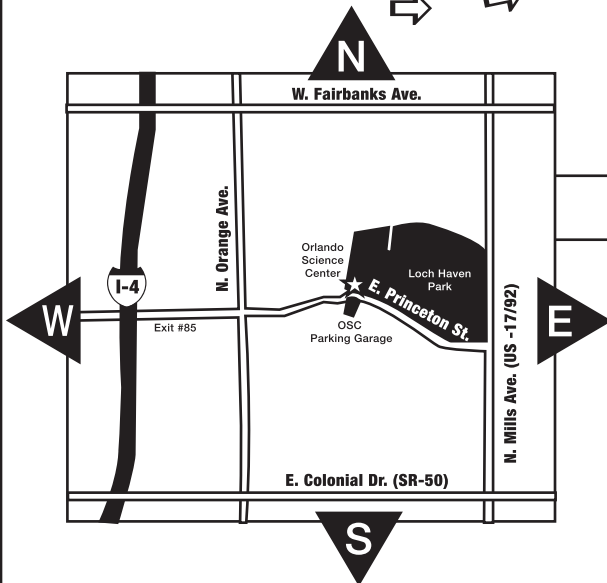

ORLANDO
SCIENCE
CENTER

www.osc.org

Garden Club Private Parking

Rollins Street to 17-92

John Lewowics Ln.
one way road

Loch Haven Park

North
Mills Ave. 17-92
South

to I-4 Princeton Street to 17-92